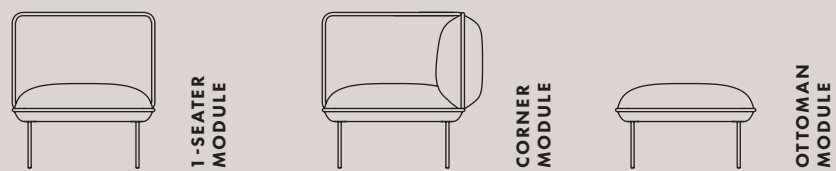

NAKKI LOBBY modular modules with endless possibilities