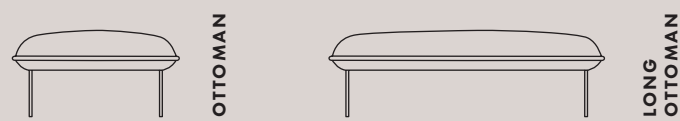

NAKKI fixed single elements with soft plush comfort