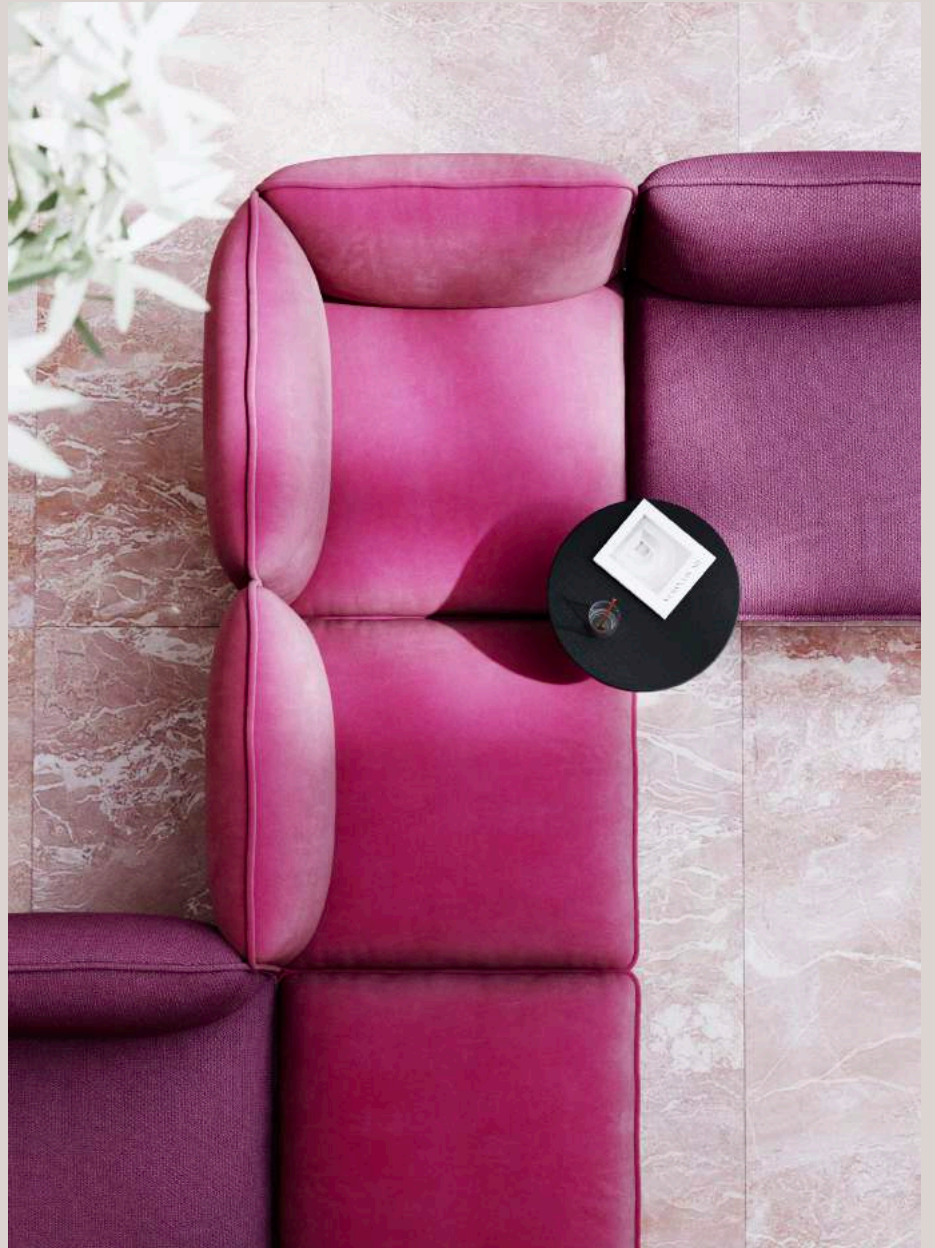

Its square contour and straight legs are contrasted with its soft-shaped seat and back, creating an appealing silhouette that naturally fits into any space. From hotels and co-working spaces to restaurants and cafés.

NAKKI fixed single elements with soft plush comfort

NAKKI LOBBY modular modules with endless possibilities

**DESIGNED
TO CREATE
A LOUNGY
FEEL**

In this space
Nakki Lobby corner modules
Nakki Lobby 1-seater modules
Nakki Lobby ottoman modules
Nakki Lobby side tables
Cono wall lamps

The pillow-shaped cushions are a graphic element that lends itself well to repetition and allows you to make different playful combinations depending on how you want to define spaces in the room”

Consistent straight lines in a minimalistic combination with soft shapes allow you to smoothly integrate various Nakki elements while still remaining a clean and visual light aesthetic in spacious rooms. An appearance that is enhanced by its slender legs, making the plump and sturdy sofa seat hover above the floor

Use the corner modules for both right and left corners or as stand-alone modules to create a personal and intimate space. Make the armless middle module extend the sofa and let it form a dynamic and organic shape winding through the room by combining it with the ottoman. The two chaise longue modules contribute to a loungy feel and offer an ideal seat to rest. For further functionality, add the side table, which is naturally integrated into the design as it is connected to the leg. Making it sturdy and clean.