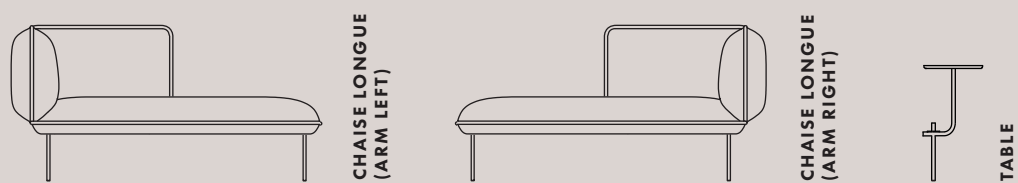

NAKKI LOBBY modular modules with endless possibilities