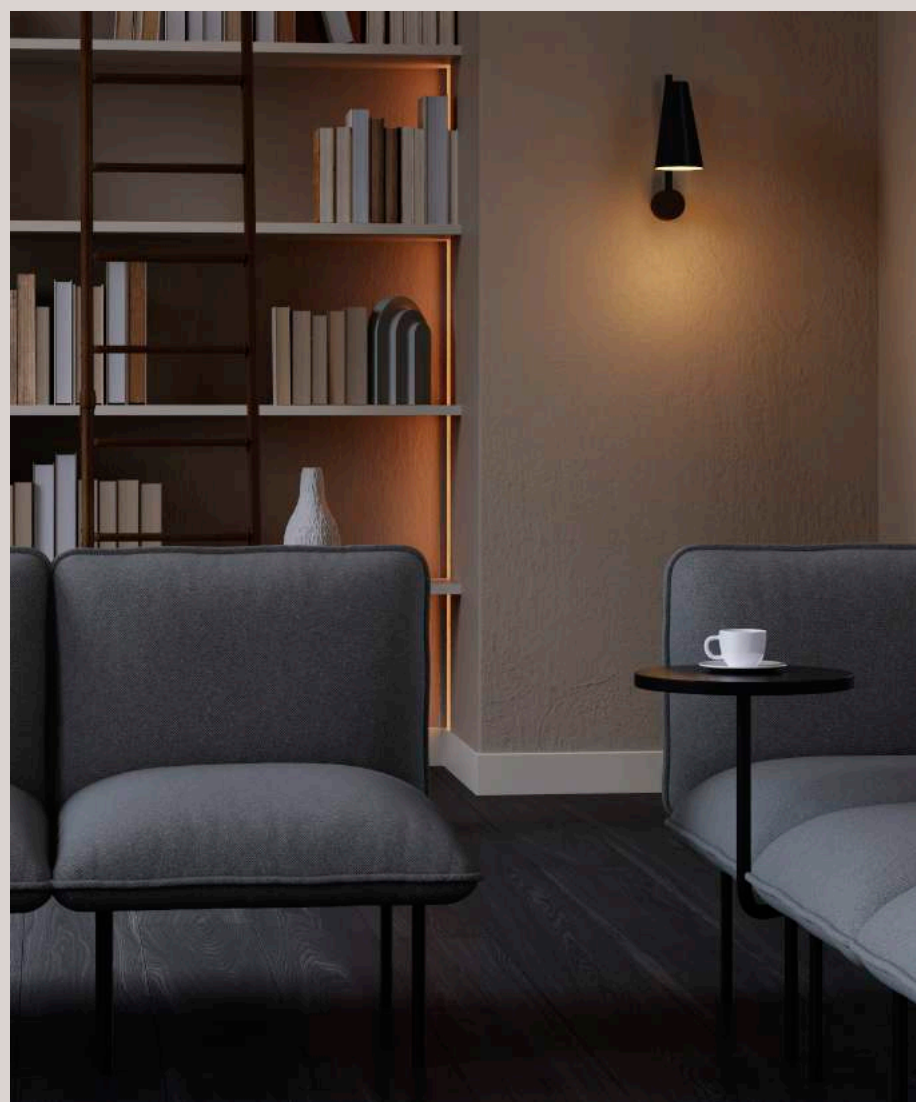

Numerous of colours and diverse textures allow you to create personalised compositions. From silky velour to knobby bouclé. Arrange a harmonious space with an earthy palette and traditional, sophisticated shades or create a statement through vibrant colours and modern, distinctive tones

1. **In this space**
2. Nakki Lobby corner modules
   - Nakki Lobby chaise longues
   - Nakki Lobby 1-seater modules
   - Nakki Lobby side tables
   - Arc coffee tables
   - Mono bar stools
   - Cono wall lamps
   - Arkiv bookends