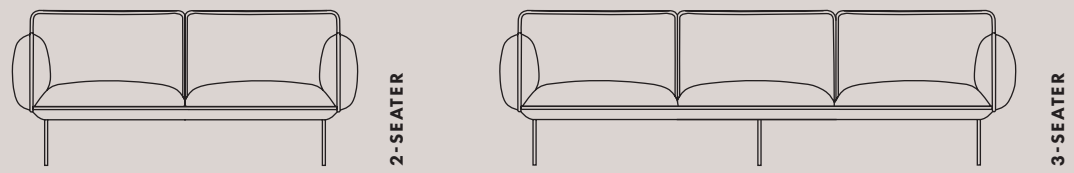

NAKKI fixed single elements with soft plush comfort