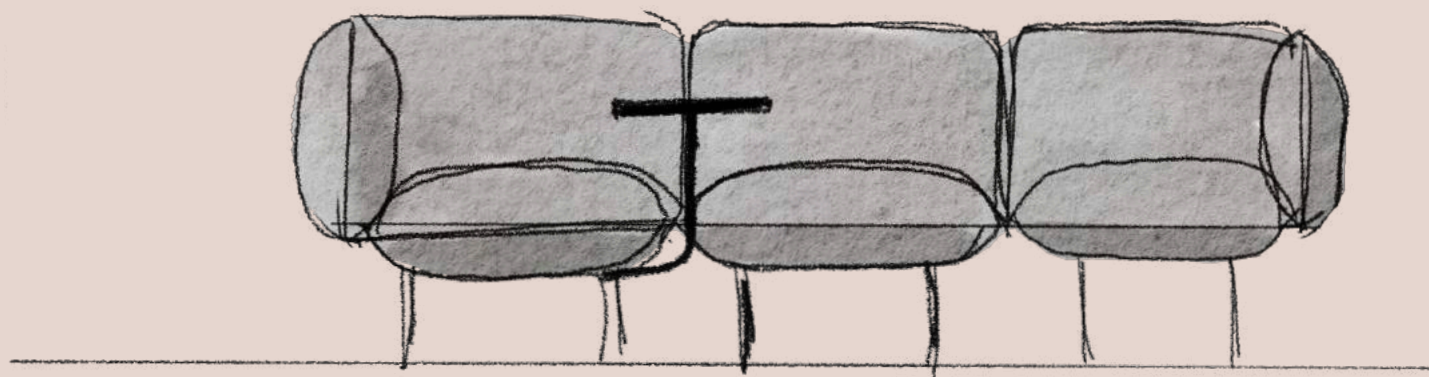

Interconnectable lobby modules

The Nakki series has been a part of the WOUD collection since our first product launch in 2015. Making it a true WOUD classic. A classic that now is extended with a new separate addition consisting of five modular modules and a mountable table. Allowing for an unlimited number of combinations.

Use the corner modules for both right and left corners or as stand-alone modules to create a personal and intimate space. Make the armless middle module extend the sofa and let it form a dynamic and organic shape winding through the room by combining it with the ottoman. The two chaise longue modules contribute to a loungy feel and offer an ideal seat to rest. For further functionality, add the side table, which is naturally integrated into the design as it is connected to the leg. Making it sturdy and clean.

Designed to suit contemporary society with constantly changing requirements and preferences. Making it effortless to move and restyle the arrangement whenever needed.