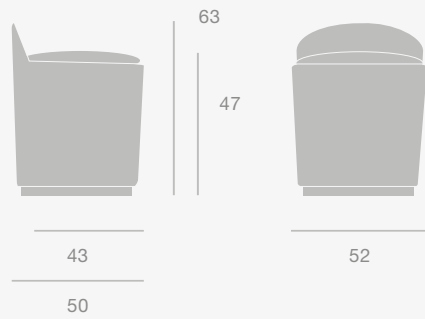

Black Semi Matt, Brass Shiny

Dimensions

Tail Lounge Chair & Multi-Lite Table Lamp

Tail Lounge Chair - Low Back

Base Colours

Antique Brass, Black Semi Matt

Dimensions

Tail Lounge Chair - High Back