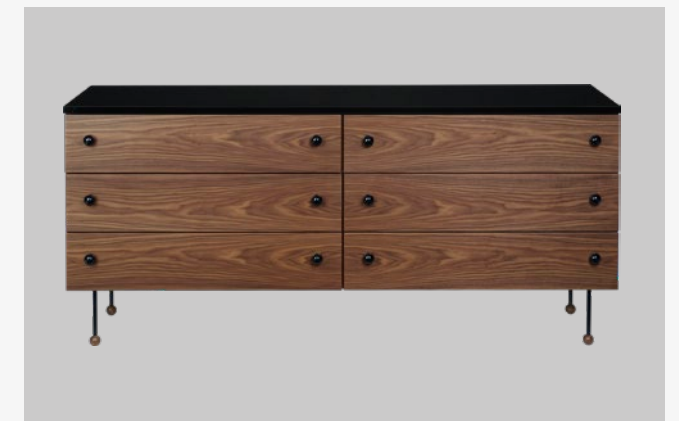

Dimensions

CONFERENCE ROOM

Démon Shelf, Dédal Shelf & 62 Collection

Démon & Dédal Shelf

Démon Shelf

Finishes

American Walnut Semi Matt Lacquered, Black Stained Ash Semi Matt Lacquered, Oak Semi Matt Lacquered

Dimensions

Dédal Shelf

Colours

Cream White Semi Matt, Mustard Gold Semi Matt, Pairie Sand Semi Matt, Rose Semi Matt, Ruby Red Semi Matt, Smoke Green, Soft Black Semi Matt, Stone Grey Semi Matt

Dimensions

62 Collection

62 Dresser, 62 Desk, 62 Sideboard

Finish

American Walnu Semi Matt Lacquered

Dimensions

PRIVATE MEETING ROOM

Masculo Lounge Chair

Masculo Lounge Chair

Masculo Lounge Chair - 4-Leg Base