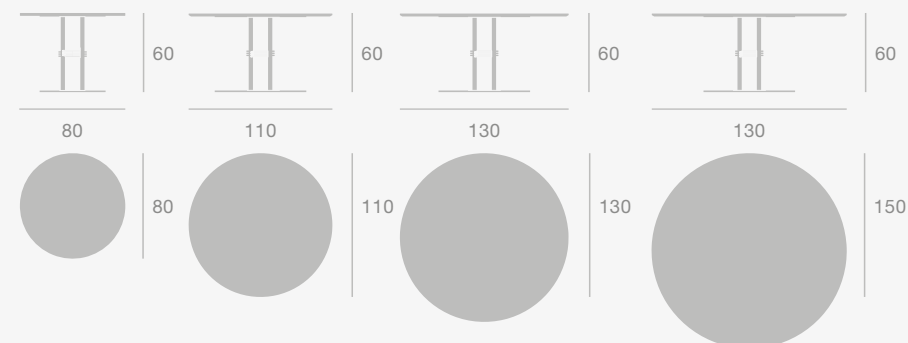

Base Colours

Black Matt, Polished Aluminium

Dimensions

TS Column Lounge Table

Base Colours

Black Matt, Brass Semi Matt

Top Finishes

Black Marquina Marble, Brown Emperador Marble, Green Guatemala Marble, Grey Emperador Marble, White Carrara Marble

Dimensions

Bat Lounge Chair - High Back - 4-Star Base

Base Colours

Black Matt, Polished Aluminium

Dimensions

MEETING ROOM

Pacha Lounge Chair

Pacha Lounge Chair & Paper Table Collection