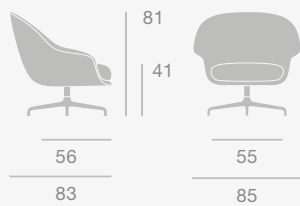

Dimensions

Adding personality to the occasional work station, it becomes a place where you want to be, work and take part in the dynamic community.

Bat Lounge Chair & TS Column Lounge Table

Bat Lounge Chair - Low Back - 4-Star Base

Base Colours

Black Matt, Polished Aluminium

Dimensions

TS Column Lounge Table

Base Colours

Black Matt, Brass Semi Matt

Top Finishes

Black Marquina Marble, Brown Emperador Marble, Green Guatemala Marble, Grey Emperador Marble, White Carrara Marble

Dimensions

Bat Lounge Chair - High Back - 4-Star Base

Base Colours

Black Matt, Polished Aluminium

Dimensions

MEETING ROOM

Pacha Lounge Chair

Pacha Lounge Chair & Paper Table Collection

Pacha Lounge Chair

Base Colours

Pearl Gold, Soft Black Semi Matt

Dimensions

Paper Side & Coffee Table

Finishes

American Walnut Matt Lacquered, Oak Semi Matt Lacquered

Dimensions