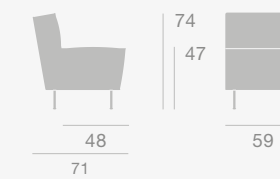

Base Colours

Black Semi Matt, Shiny Brass

Base Colours

Black Semi Matt, Shiny Brass

Dimensions

Dimensions

LOBBY

TS Collection