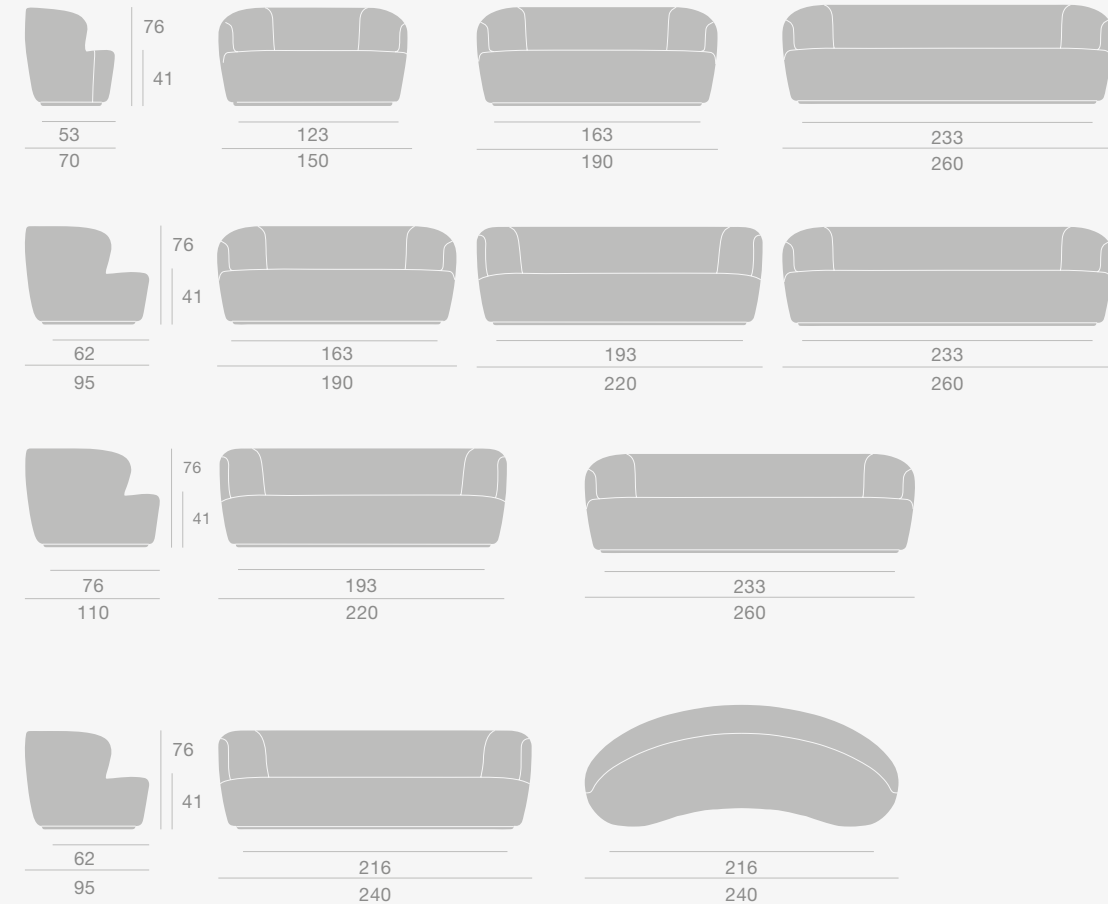

Top Finishes

Black Marquina Marble, Brown Emperador Marble, Green Guatemala Marble, Grey Emperador Marble, White Carrara Marble

Dimensions

CORPORATE HEAD OFFICE

Stay Collection, Beetle Lounge Chair, GMG Chaise Longue
& Gravity Floor Lamp XL

Stay Collection

Small

W150 cm

Stay Lounge Chair

Stay Sofa

Base Colour

Black

Base Colour

Black

Dimensions

Dimensions

Beetle Lounge Chair

Beetle Lounge Chair - 4-Star Base

Beetle Lounge Chair - Wood Base

Base Colours

Black Matt, Polished Aluminium