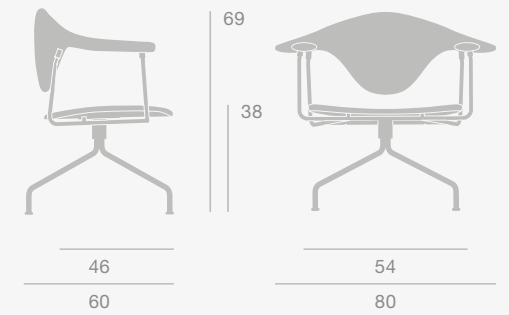

Dimensions