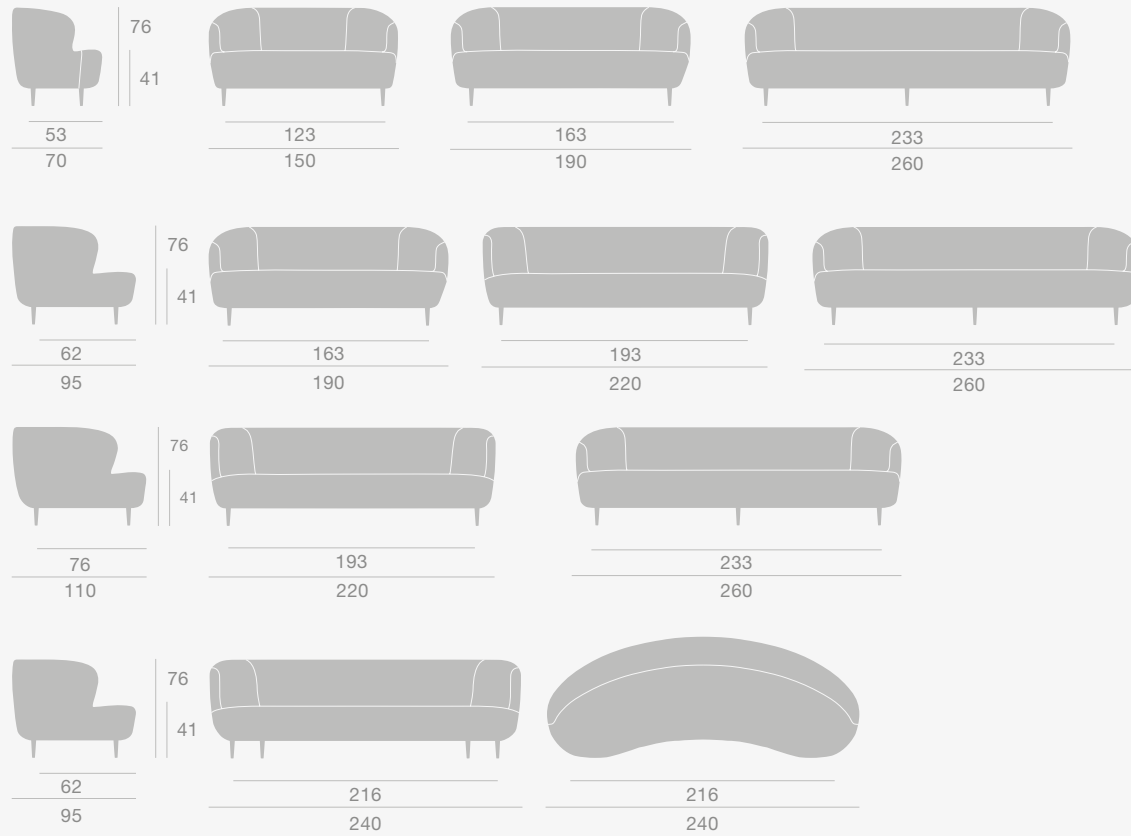

Dimensions

CREATIVE HEAD OFFICE

Stay Sofa

Stay Sofa

Stay Sofa - Wooden Legs

Base Finishes

Oak Matt Lacquered, American Walnut Oiled, Brown/ Black Stained Oak Lacquered, Black Stained Oak Matt Lacquered

Dimensions

COMMUNITY SPACE

Beetle Sofa & Beetle Lounge Table

Beetle Sofa & Beetle Lounge Table

Beetle Sofa

Base Finishes

Black Chrome, Black Matt, Brass Semi Matt

Dimensions

Beetle Lounge Table