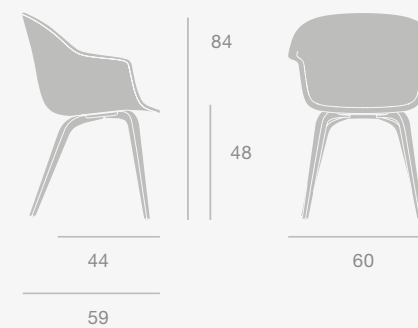

Dimensions