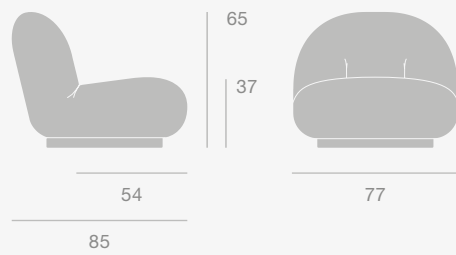

Dimensions

Paper Side & Coffee Table