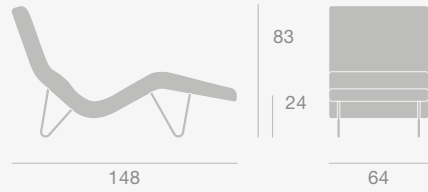

Black

Dimensions

Dimensions

Beetle Lounge Chair

Beetle Lounge Chair - 4-Star Base

Beetle Lounge Chair - Wood Base

Base Colours

Black Matt, Polished Aluminium

Base Colours

American Walnut Matt Lacquered, Black Stained Beech Semi Matt Lacquered, Oak Semi Matt Lacquered, Smoked Oak Matt Lacquered

Dimensions

Dimensions

The informal meeting area encourages relaxed conversations in comfortable seating.

GMG Chaise Longue & Adnet Coffee Table

GMG Chaise Longue

Base Colour

Black

Dimensions

Adnet Coffee Table

Finishes

Black Leather, Tan Leather