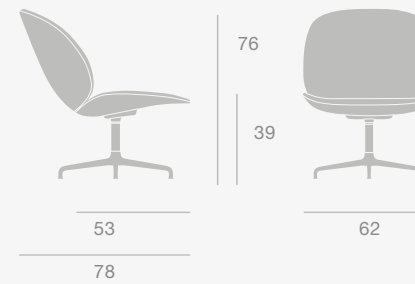

Top Finishes

Black Marquina Marble, Brown Emperador Marble, Green Guatemala Marble, Grey Emperador Marble, White Carrara Marble

Dimensions

CORPORATE HEAD OFFICE

Stay Collection, Beetle Lounge Chair, GMG Chaise Longue
& Gravity Floor Lamp XL

Stay Collection

Small

W150 cm

Stay Lounge Chair

Stay Sofa

Base Colour

Black

Base Colour

Black

Dimensions

Dimensions

Beetle Lounge Chair

Beetle Lounge Chair - 4-Star Base

Beetle Lounge Chair - Wood Base

Base Colours

Black Matt, Polished Aluminium

Base Colours

American Walnut Matt Lacquered, Black Stained Beech Semi Matt Lacquered, Oak Semi Matt Lacquered, Smoked Oak Matt Lacquered

Dimensions

Dimensions

The informal meeting area encourages relaxed conversations in comfortable seating.