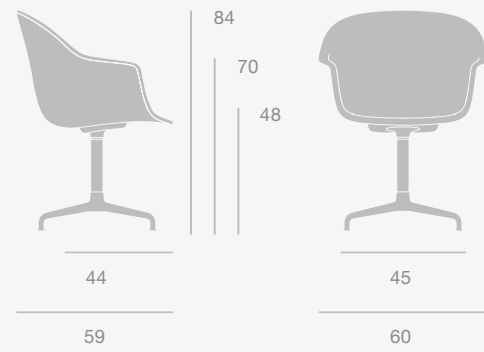

Dimensions

OPEN OFFICE

Bat & Beetle Meeting Chair, Bat Lounge Chair

Beetle Meeting Chair & Bat Meeting Chair

Beetle Meeting Chair - 4-Star Base

Upholstery

Unupholstered, Seat Upholstered, Front Upholstered, Fully Upholstered

Shell Colours

Black, Dark Green, Dark Pink, New Beige, Smoke Blue, Sweet Pink, Soft White

Base Colours

Black Matt, Soft White Semi Matt, Polished Aluminium

Dimensions

Bat Meeting Chair - 4-Star Base

Upholstery

Unupholstered, With Cushion, Front Upholstered, Fully Upholstered

Shell Colours

Black, Dark Green, Dark Pink, New Beige, Smoke Blue, Sweet Pink, Soft White

Base Colours

Black Matt, Soft White Semi Matt, Polished Aluminium

Dimensions

Adding personality to the occasional work station, it becomes a place where you want to be, work and take part in the dynamic community.

Bat Lounge Chair & TS Column Lounge Table

Bat Lounge Chair - Low Back - 4-Star Base