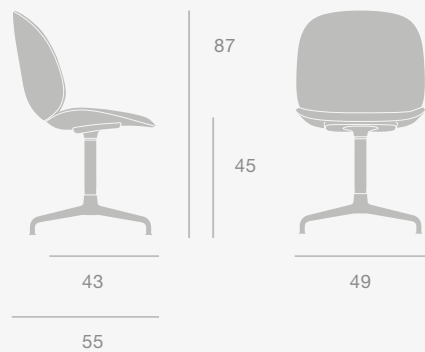

Dimensions

OPEN OFFICE

Bat & Beetle Meeting Chair, Bat Lounge Chair

Beetle Meeting Chair & Bat Meeting Chair

Beetle Meeting Chair - 4-Star Base

Upholstery

Unupholstered, Seat Upholstered, Front Upholstered, Fully Upholstered

Shell Colours

Black, Dark Green, Dark Pink, New Beige, Smoke Blue, Sweet Pink, Soft White

Base Colours

Black Matt, Soft White Semi Matt, Polished Aluminium

Dimensions

Bat Meeting Chair - 4-Star Base

Upholstery

Dimensions

Adding personality to the occasional work station, it becomes a place where you want to be, work and take part in the dynamic community.

Bat Lounge Chair & TS Column Lounge Table

Bat Lounge Chair - Low Back - 4-Star Base