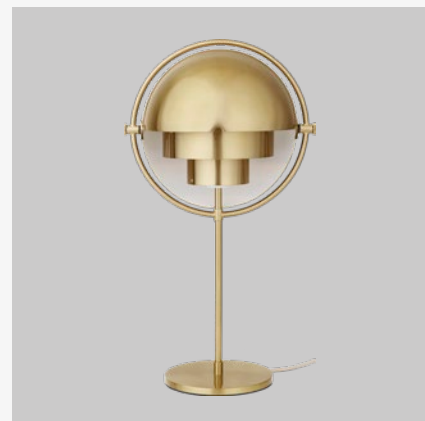

Gravity Floor Lamp XL

Base finishes

Black Marquina Marble, Grey Emperador Marble, White Carrara Marble

Shade Finishes

Canvas, White

Dimensions

Modern Line Lounge Chair

Base Colours

Black Semi Matt, Brass Shiny

Dimensions

Tail Lounge Chair & Multi-Lite Table Lamp

Tail Lounge Chair - Low Back

Base Colours

Antique Brass, Black Semi Matt

Dimensions

Tail Lounge Chair - High Back

Base Colours

Antique Brass, Black Semi Matt

Dimensions

Multi-Lite Table Lamp

Base Finishes

Brass Shiny, Chrome

Shade Finishes

Brass Shiny, Black, Chrome, White