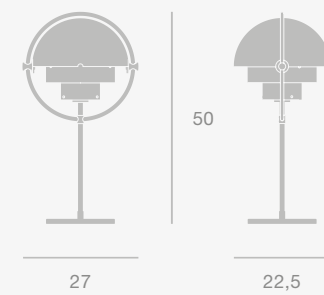

Black Semi Matt, Brass Shiny

Dimensions

Tail Lounge Chair & Multi-Lite Table Lamp

Tail Lounge Chair - Low Back

Base Colours

Antique Brass, Black Semi Matt

Dimensions

Tail Lounge Chair - High Back

Base Colours

Antique Brass, Black Semi Matt

Dimensions

Multi-Lite Table Lamp

Base Finishes

Brass Shiny, Chrome

Shade Finishes

Brass Shiny, Black, Chrome, White

Dimensions

OPEN OFFICE

Bat & Beetle Meeting Chair, Bat Lounge Chair

Beetle Meeting Chair & Bat Meeting Chair

Beetle Meeting Chair - 4-Star Base

Upholstery

Unupholstered, Seat Upholstered, Front Upholstered, Fully Upholstered