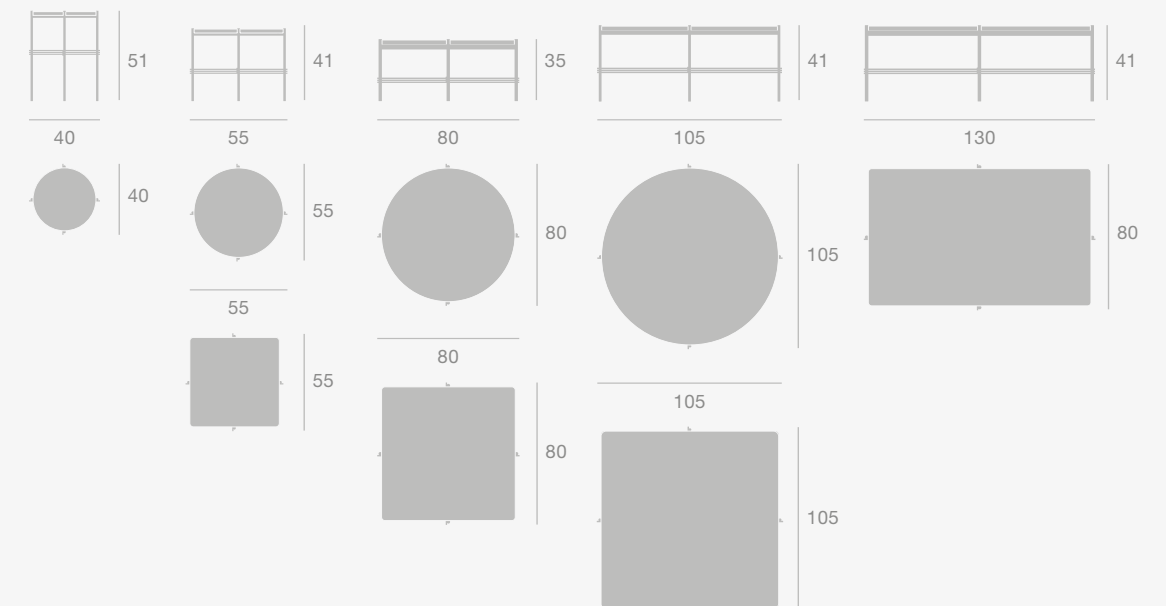

Dimensions