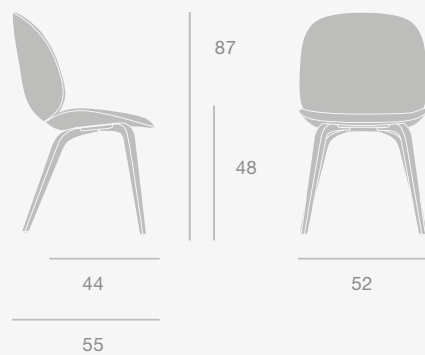

Base Colours

Black Chrome, Black Matt, Brass Semi Matt

Dimensions

CAFETERIA

Bat & Beetle Dining Chair, Coco Collection,
Modern Line Collection - Dining Height

Beetle Dining Chair

Beetle Dining Chair - Wood Base

Dimensions

Bat Dining Chair

Bat Dining Chair - Wood Base

Upholstery

Unupholstered, With Cushion, Front Upholstered, Fully Upholstered

Shell Colours

Black, Dark Green, Dark Pink, New Beige, Smoke Blue, Sweet Pink, Soft White