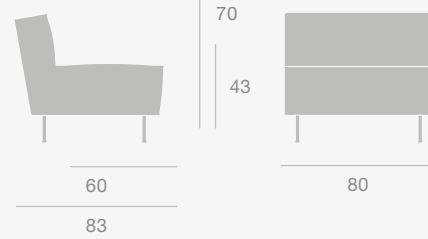

Gravity Floor Lamp XL

Base finishes

Black Marquina Marble, Grey Emperador Marble, White Carrara Marble

Shade Finishes

Canvas, White

Dimensions

Modern Line Lounge Chair

Base Colours

Black Semi Matt, Brass Shiny

Dimensions

Tail Lounge Chair & Multi-Lite Table Lamp

Tail Lounge Chair - Low Back

Base Colours

Antique Brass, Black Semi Matt

Dimensions

Tail Lounge Chair - High Back