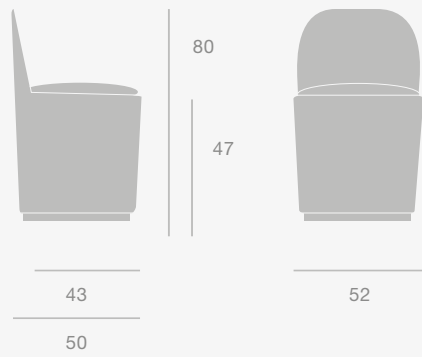

Dimensions

Multi-Lite Table Lamp