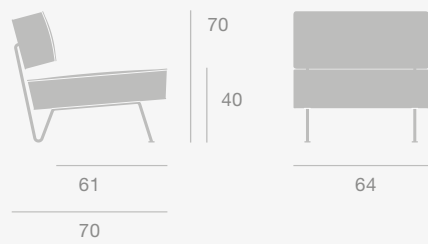

Modern Line Sofa

Base Colours
Black Semi Matt, Brass Shiny

Dimensions

GT Lounge Chair, Modern Line Lounge Chair & Gravity Floor Lamp XL

GT Lounge Chair

Base Colour

Black Semi Matt

Dimensions

Black Semi Matt, Brass Shiny

Dimensions

Tail Lounge Chair & Multi-Lite Table Lamp

Tail Lounge Chair - Low Back

Base Colours

Antique Brass, Black Semi Matt

Dimensions

Tail Lounge Chair - High Back