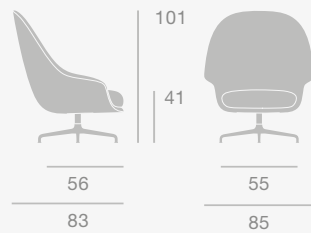

Shell Colours

Black, Dark Green, Dark Pink, New Beige, Smoke Blue, Sweet Pink, Soft White

Base Colours

Black Matt, Soft White Semi Matt, Polished Aluminium

Dimensions

Bat Meeting Chair - 4-Star Base

Upholstery

Dimensions

Adding personality to the occasional work station, it becomes a place where you want to be, work and take part in the dynamic community.

Bat Lounge Chair & TS Column Lounge Table

Bat Lounge Chair - Low Back - 4-Star Base

Base Colours

Black Matt, Polished Aluminium

Dimensions

TS Column Lounge Table

Base Colours

Black Matt, Brass Semi Matt

Top Finishes

Black Marquina Marble, Brown Emperador Marble, Green Guatemala Marble, Grey Emperador Marble, White Carrara Marble

Dimensions

Bat Lounge Chair - High Back - 4-Star Base

Base Colours

Black Matt, Polished Aluminium

Dimensions

MEETING ROOM

Pacha Lounge Chair

Pacha Lounge Chair & Paper Table Collection