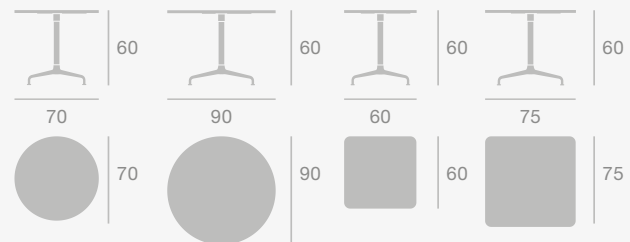

Dimensions