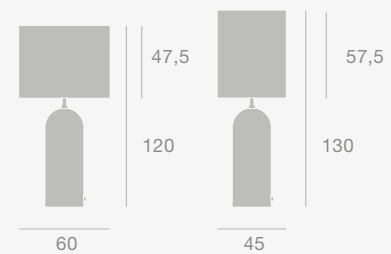

Gravity Floor Lamp XL

Base finishes

Black Marquina Marble, Grey Emperador Marble, White Carrara Marble

Shade Finishes

Canvas, White

Dimensions

Modern Line Lounge Chair

Base Colours

Black Semi Matt, Brass Shiny

Dimensions

Tail Lounge Chair & Multi-Lite Table Lamp

Tail Lounge Chair - Low Back

Base Colours

Antique Brass, Black Semi Matt

Dimensions

Tail Lounge Chair - High Back