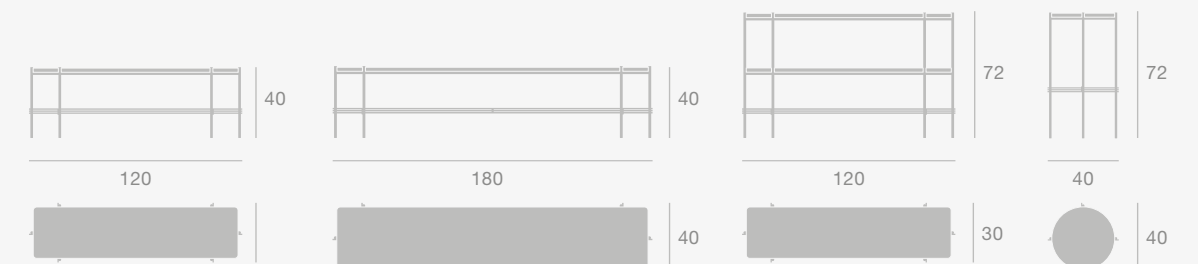

Dimensions