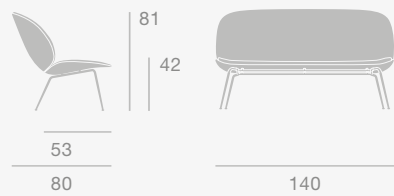

COMMUNITY SPACE

Beetle Sofa & Beetle Lounge Table

Beetle Sofa & Beetle Lounge Table

Beetle Sofa

Base Finishes

Black Chrome, Black Matt, Brass Semi Matt

Dimensions

Beetle Lounge Table