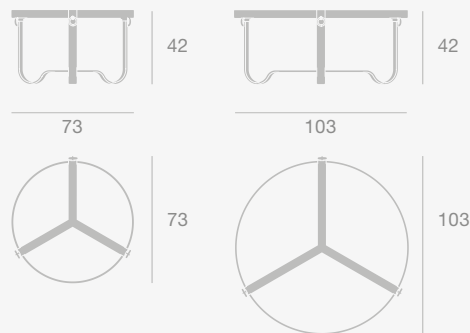

Black

Dimensions

Dimensions

Beetle Lounge Chair

Beetle Lounge Chair - 4-Star Base

Beetle Lounge Chair - Wood Base

Base Colours

Black Matt, Polished Aluminium

GMG Chaise Longue & Adnet Coffee Table

GMG Chaise Longue

Base Colour

Black

Dimensions

Adnet Coffee Table

Finishes

Black Leather, Tan Leather

Dimensions

CONFERENCE ROOM

Démon Shelf, Dédal Shelf & 62 Collection

Démon & Dédal Shelf

Démon Shelf

Finishes

American Walnut Semi Matt Lacquered, Black Stained Ash Semi Matt Lacquered, Oak Semi Matt Lacquered