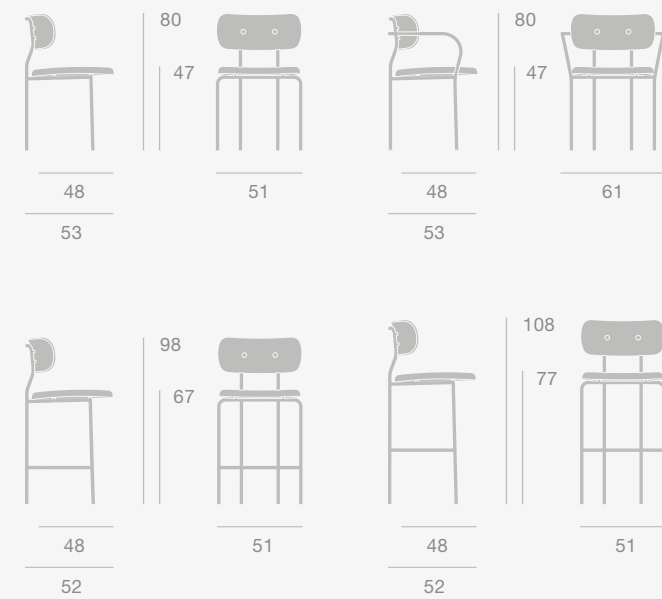

Coco Collection

Coco Dining, Coco Dining Armchair, Coco Counter Chair, Coco Bar Chair

Base Colour

Black

Dimensions

Modern Line Collection - Dining Height

Modern Line Dining Lounge Chair

Modern Line Dining Sofa