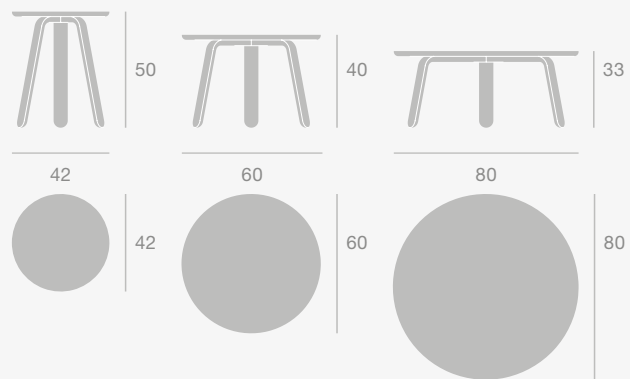

Dimensions

Bat Lounge Chair - High Back - 4-Star Base

Base Colours

Black Matt, Polished Aluminium

Dimensions

MEETING ROOM

Pacha Lounge Chair

Pacha Lounge Chair & Paper Table Collection

Pacha Lounge Chair

Base Colours

Pearl Gold, Soft Black Semi Matt

Dimensions

Paper Side & Coffee Table

Finishes

American Walnut Matt Lacquered, Oak Semi Matt Lacquered

Dimensions