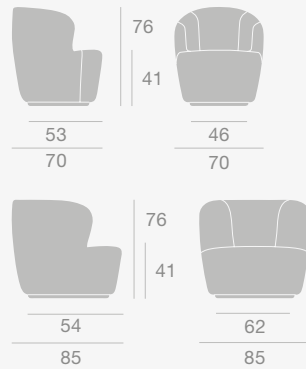

Top Finishes

Black Marquina Marble, Brown Emperador Marble, Green Guatemala Marble, Grey Emperador Marble, White Carrara Marble

Dimensions

CORPORATE HEAD OFFICE

Stay Collection, Beetle Lounge Chair, GMG Chaise Longue
& Gravity Floor Lamp XL

Stay Collection

Small

W150 cm

Stay Lounge Chair

Stay Sofa

Base Colour

Black

Base Colour

Black

Dimensions

Dimensions

Beetle Lounge Chair

Beetle Lounge Chair - 4-Star Base

Beetle Lounge Chair - Wood Base

Base Colours

Black Matt, Polished Aluminium