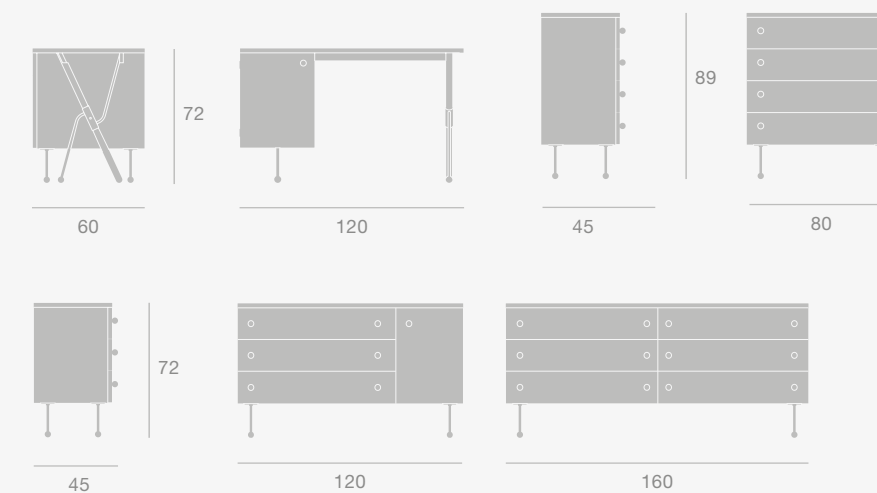

Dimensions

CONFERENCE ROOM

Démon Shelf, Dédal Shelf & 62 Collection

Démon & Dédal Shelf

Démon Shelf

Finishes

American Walnut Semi Matt Lacquered, Black Stained Ash Semi Matt Lacquered, Oak Semi Matt Lacquered

Dimensions

Dédal Shelf

Colours

Cream White Semi Matt, Mustard Gold Semi Matt, Pairie Sand Semi Matt, Rose Semi Matt, Ruby Red Semi Matt, Smoke Green, Soft Black Semi Matt, Stone Grey Semi Matt

Dimensions

62 Collection

62 Dresser, 62 Desk, 62 Sideboard

Finish

American Walnu Semi Matt Lacquered

Dimensions

PRIVATE MEETING ROOM

Masculo Lounge Chair

Masculo Lounge Chair

Masculo Lounge Chair - 4-Leg Base