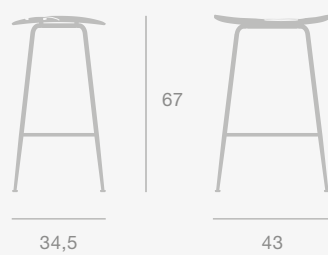

Dimensions

Bat Lounge Chair - High Back - 4-Star Base

Base Colours

Black Matt, Polished Aluminium

Dimensions

MEETING ROOM

Pacha Lounge Chair

Pacha Lounge Chair & Paper Table Collection

Pacha Lounge Chair

Base Colours

Pearl Gold, Soft Black Semi Matt

Dimensions

Paper Side & Coffee Table

Finishes

American Walnut Matt Lacquered, Oak Semi Matt Lacquered

Dimensions

READING ROOM / LIBRARY

Beetle Counter & Bar Stool

Beetle Counter & Bar stool

Beetle Counter Stool - Unupholstered

Upholstery

Unupholstered, Fully Upholstered

Shell Colours

Black, Dark Green, Dark Pink, New Beige, Smoke Blue, Sweet Pink, Soft White

Base Colours

Black Chrome, Black Matt, Brass Semi Matt

Dimensions

Beetle Bar Stool - Unupholstered

Upholstery

Unupholstered, Fully Upholstered

Shell Colours

Black, Dark Green, Dark Pink, New Beige, Smoke Blue, Sweet Pink, Soft White