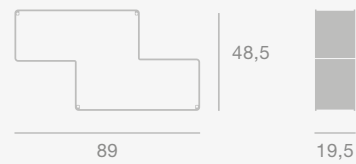

Dimensions

Dédal Shelf

Colours

Cream White Semi Matt, Mustard Gold Semi Matt, Pairie Sand Semi Matt, Rose Semi Matt, Ruby Red Semi Matt, Smoke Green, Soft Black Semi Matt, Stone Grey Semi Matt

Dimensions

62 Collection

62 Dresser, 62 Desk, 62 Sideboard

Finish

American Walnu Semi Matt Lacquered

Dimensions

PRIVATE MEETING ROOM

Masculo Lounge Chair

Masculo Lounge Chair

Masculo Lounge Chair - 4-Leg Base