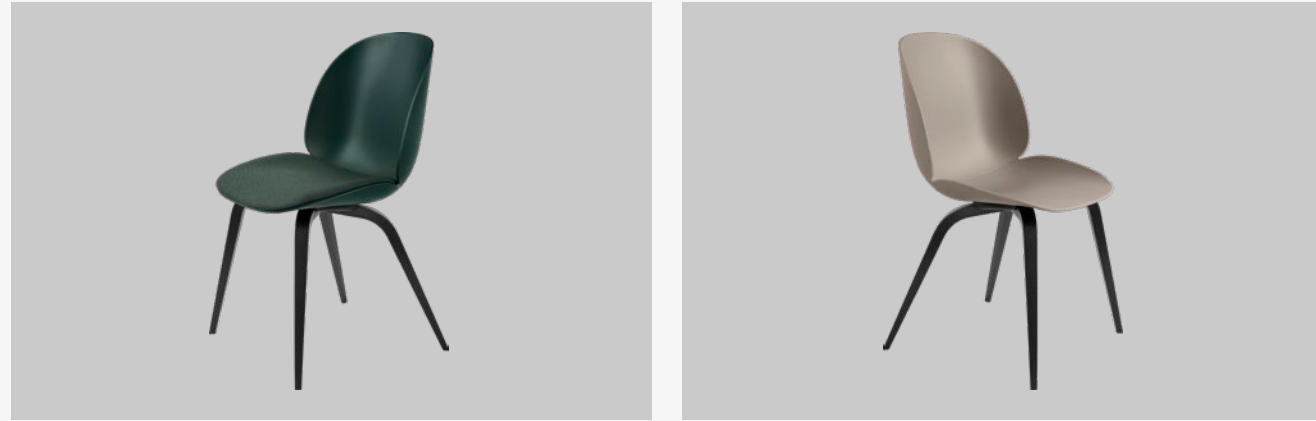

Base Colours

Black Chrome, Black Matt, Brass Semi Matt

Dimensions

Beetle Bar Stool - Unupholstered

Upholstery

Unupholstered, Fully Upholstered

Shell Colours

Black, Dark Green, Dark Pink, New Beige, Smoke Blue, Sweet Pink, Soft White

Base Colours

Black Chrome, Black Matt, Brass Semi Matt

Dimensions

CAFETERIA

Bat & Beetle Dining Chair, Coco Collection,
Modern Line Collection - Dining Height

Beetle Dining Chair

Beetle Dining Chair - Wood Base