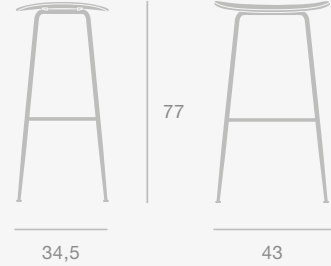

Base Colours

Black Chrome, Black Matt, Brass Semi Matt

Dimensions

Beetle Bar Stool - Unupholstered

Upholstery

Unupholstered, Fully Upholstered

Shell Colours

Black, Dark Green, Dark Pink, New Beige, Smoke Blue, Sweet Pink, Soft White

Base Colours

Black Chrome, Black Matt, Brass Semi Matt

Dimensions

CAFETERIA

Bat & Beetle Dining Chair, Coco Collection,
Modern Line Collection - Dining Height

Beetle Dining Chair

Beetle Dining Chair - Wood Base