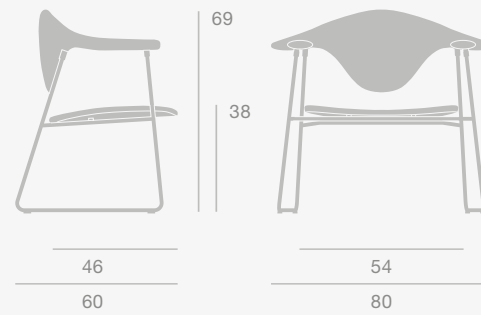

62 Dresser, 62 Desk, 62 Sideboard

Finish

American Walnu Semi Matt Lacquered

Dimensions

PRIVATE MEETING ROOM

Masculo Lounge Chair

Masculo Lounge Chair

Masculo Lounge Chair - 4-Leg Base

Base Finish

Black

Dimensions

Masculo Lounge Chair - Sledge Base

Base Finishes

Black Matt, Chrome

Dimensions

Masculo Lounge Chair - Wood Base

Base Finishes

American Walnut Oiled, Black Stained Ash Semi Matt Lacquered, Oak Semi Matt Lacquered, Smoked Oak Matt Lacquered

Dimensions

Masculo Lounge Chair - Swivel Base

Base Finishes

Black Semi Matt, Black Chrome