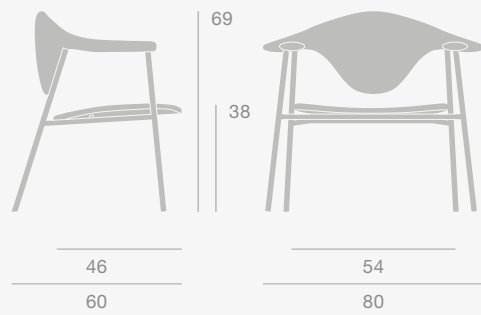

62 Dresser, 62 Desk, 62 Sideboard

Finish

American Walnu Semi Matt Lacquered

Dimensions

PRIVATE MEETING ROOM

Masculo Lounge Chair

Masculo Lounge Chair

Masculo Lounge Chair - 4-Leg Base

Base Finish

Black

Dimensions

Masculo Lounge Chair - Sledge Base

Base Finishes

Black Matt, Chrome

Dimensions

Masculo Lounge Chair - Wood Base