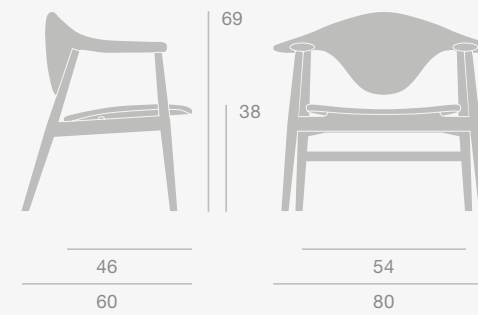

Dimensions

Masculo Lounge Chair - Swivel Base