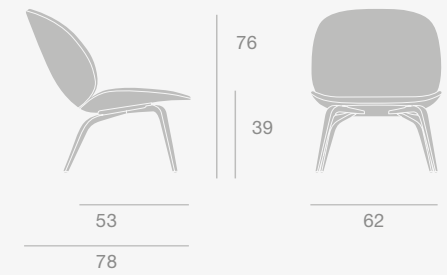

Black

Dimensions

Dimensions

Beetle Lounge Chair

Beetle Lounge Chair - 4-Star Base

Beetle Lounge Chair - Wood Base

Base Colours

Black Matt, Polished Aluminium

Base Colours

American Walnut Matt Lacquered, Black Stained Beech Semi Matt Lacquered, Oak Semi Matt Lacquered, Smoked Oak Matt Lacquered

Dimensions

Dimensions

The informal meeting area encourages relaxed conversations in comfortable seating.

GMG Chaise Longue & Adnet Coffee Table

GMG Chaise Longue

Base Colour

Black

Dimensions

Adnet Coffee Table

Finishes

Black Leather, Tan Leather