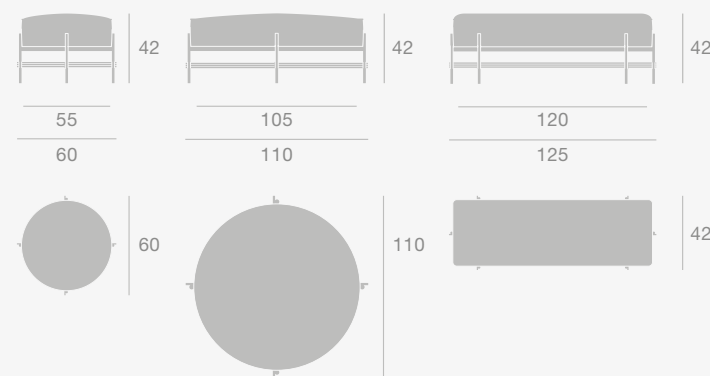

TS Collection

TS Pouffe

Base Colours

Black, Brass

Dimensions

TS Coffee Table & TS Console

Base Colours

Black, Brass

Top Finishes

Black Marquina Marble, Brown Emperador Marble, Green Guatemala Marble, Grey Emperador Marble, White Carrara Marble

Dimensions

CORPORATE HEAD OFFICE

Stay Collection, Beetle Lounge Chair, GMG Chaise Longue
& Gravity Floor Lamp XL