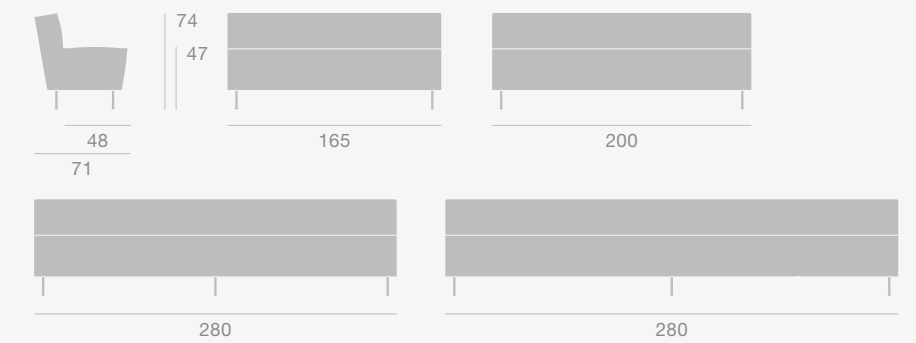

Base Colours

Black Semi Matt, Shiny Brass

Base Colours

Black Semi Matt, Shiny Brass

Dimensions

Dimensions

LOBBY

TS Collection