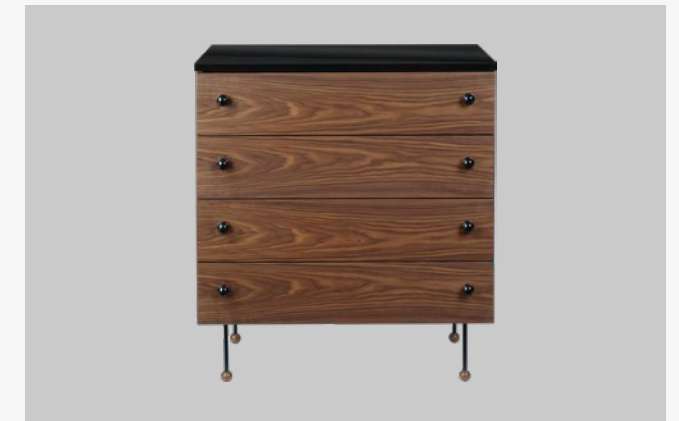

Dimensions

Dédal Shelf

Colours

Cream White Semi Matt, Mustard Gold Semi Matt, Pairie Sand Semi Matt, Rose Semi Matt, Ruby Red Semi Matt, Smoke Green, Soft Black Semi Matt, Stone Grey Semi Matt

Dimensions

62 Collection

62 Dresser, 62 Desk, 62 Sideboard

Finish

American Walnu Semi Matt Lacquered

Dimensions

PRIVATE MEETING ROOM

Masculo Lounge Chair

Masculo Lounge Chair

Masculo Lounge Chair - 4-Leg Base