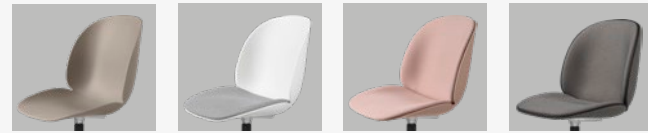

Black Semi Matt, Brass Shiny

Dimensions

Tail Lounge Chair & Multi-Lite Table Lamp

Tail Lounge Chair - Low Back

Base Colours

Antique Brass, Black Semi Matt

Dimensions

Tail Lounge Chair - High Back

Base Colours

Antique Brass, Black Semi Matt

Dimensions

Multi-Lite Table Lamp

Base Finishes

Brass Shiny, Chrome

Shade Finishes

Brass Shiny, Black, Chrome, White

Dimensions

OPEN OFFICE

Bat & Beetle Meeting Chair, Bat Lounge Chair

Beetle Meeting Chair & Bat Meeting Chair

Beetle Meeting Chair - 4-Star Base

Upholstery

Unupholstered, Seat Upholstered, Front Upholstered, Fully Upholstered

Shell Colours

Black, Dark Green, Dark Pink, New Beige, Smoke Blue, Sweet Pink, Soft White

Base Colours

Black Matt, Soft White Semi Matt, Polished Aluminium

Dimensions

Bat Meeting Chair - 4-Star Base

Upholstery