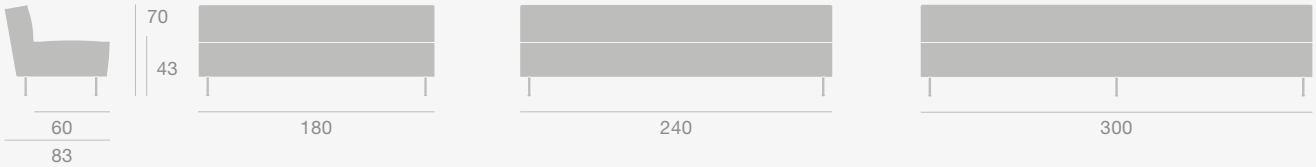

OPEN OFFICE
Page 12

PRIVATE
MEETING ROOM
Page 52

ENTRANCE AREA
Page 4

COMMUNITY SPACE
Page 60

CREATIVE
HEAD OFFICE
Page 56

ENTRANCE AREA

Modern Line Collection, GT Lounge Chair & Tail Lounge Chair

Modern Line Sofa

Modern Line Sofa

Base Colours
Black Semi Matt, Brass Shiny

Dimensions

GT Lounge Chair, Modern Line Lounge Chair & Gravity Floor Lamp XL

GT Lounge Chair

Base Colour

Black Semi Matt

Dimensions