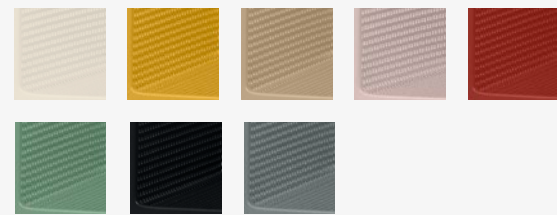

Colours

Cream White Semi Matt, Mustard Gold Semi Matt, Pairie Sand Semi Matt, Rose Semi Matt, Ruby Red Semi Matt, Smoke Green, Soft Black Semi Matt, Stone Grey Semi Matt